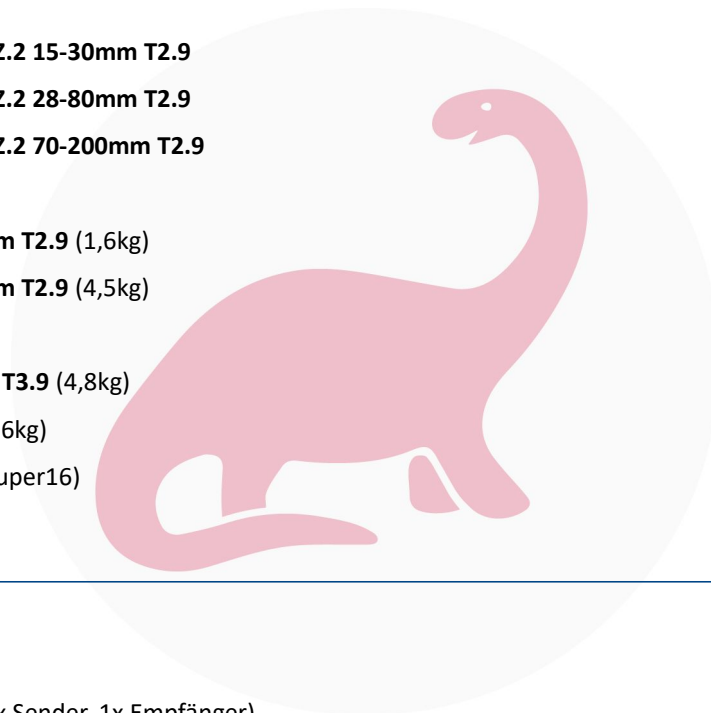

RED Pro Prime 18mm T1.8	30,00 €
RED Pro Prime 300mm T2.9	60,00 €
Doppler/Extender PL - IB/E PLx2 (2fach)	60,00 €
Zooms	
Fujinon Cabrio 19-90mm T2.9	250,00 €
Angenieux Optimo Style 16-40mm T2.8	160,00 €
Angenieux Optimo Style 30-76mm T2.8	160,00 €
Angenieux 17-102mm HR T2.9 (7x17HR)	150,00 €
Zeiss Compact Zoom CZ.2 15-30mm T2.9	180,00 €
Zeiss Compact Zoom CZ.2 28-80mm T2.9	150,00 €
Zeiss Compact Zoom CZ.2 70-200mm T2.9	150,00 €
RED Pro Zoom 17-50mm T2.9 (1,6kg)	50,00 €
RED Pro Zoom 18-85mm T2.9 (4,5kg)	70,00 €
Cooke 25-250mm MkII T3.9 (4,8kg)	100,00 €
Lomo 20-120mm T3.4 (6kg)	70,00 €
Canon 7-63mm T2.6 (Super16)	50,00 €

KAMERAZUBEHÖR

Bildfunkstrecken (HD)

IDX CW3 HD-SDI 1:1 (1x Sender, 1x Empfänger)	50,00 €
Teradek Bolt 500 Set HD-SDI 1:2 (1x Sender, 2x Empfänger)	120,00 €
Teradek Bolt 300 Set HD-SDI 1:2 (1x Sender, 2x Empfänger)	90,00 €
Paralinx Triton HDMI 1:1 (1x Sender, 1x Empfänger)	40,00 €
Paralinx Triton HDMI 1:2 (1x Sender, 2x Empfänger)	60,00 €

Bildfunkstrecken (SD)

Sender Modulus 3000, Empfänger optional	15,00 €
Empfänger Sony DV Watchman mit Tuner	12,00 €
Empfänger Monitor X4 mit Tuner	5,00 €