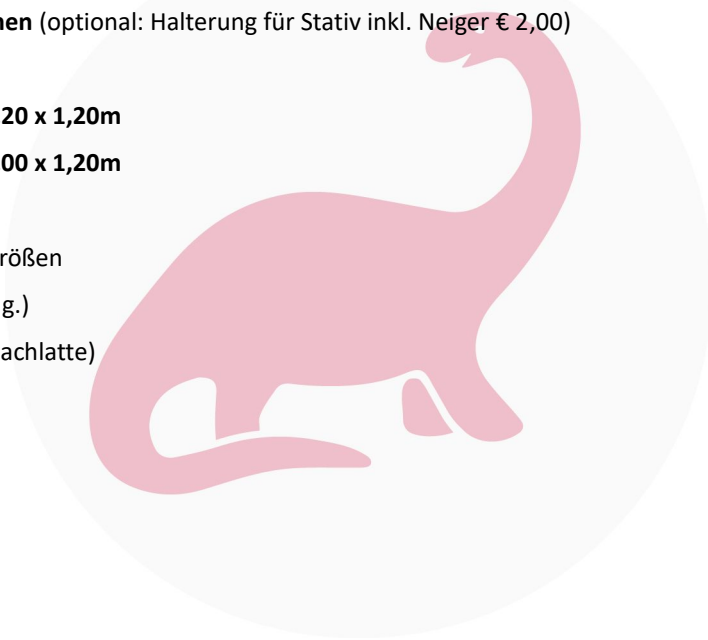

Softbox Pancake S Photoflex (max. 2000W)	8,00 €
Softbox DoPchoice für ARRI Skypanel S30 inkl. Egg Crate 40°	20,00 €
Softbox für LED TecPro FELLONI 2	2,00 €

Butterflies / Reflektoren / Fahnen

Butterfly 20x20 (je Steckrahmen oder Bespannung)	9,00 €
Butterfly 12x12 Faltrahmen Avenger „Folding Compact“	10,00 €
Butterfly 12x12 (je Steckrahmen oder Bespannung)	7,00 €
Butterfly 8x8 Faltrahmen Avenger „Folding Compact“	9,00 €
Butterfly 8x8 (je Steckrahmen oder Bespannung)	6,00 €
Butterfly 6x6 (je Steckrahmen oder Bespannung)	4,00 €
California Sun-Swatter Pro Kit (130x190cm, inkl. Bespannung 2/3 Stop Silk)	15,00 €
California Sunbounce Pro (130x190cm, inkl. Bespannung Silber- oder Zebra)	10,00 €
California Sunbounce Mini (90x125cm, inkl. Bespannung Silber- oder Zebra)	8,00 €
Reflektor faltbar 5 Flächen (optional: Halterung für Stativ inkl. Neiger € 2,00)	2,00 €
Schwenkreflektor	3,00 €
Folienrahmen / Styro 1,20 x 1,20m	3,00 €
Folienrahmen / Styro 2,00 x 1,20m	4,00 €
Floppy / Top Cutter	4,00 €
Fahne / Verlauffer div. Größen	2,00 €
Finger Kit mit Dots (38tlg.)	11,00 €
Rollmops (Molton auf Dachlatte)	3,00 €

Kleingrip

Uniklemme	1,00 €
Krokoklemme	1,00 €
Magic Arm	2,00 €
Cardellini	1,50 €
Gobohead	1,00 €
Goboarm / Extension Arm	1,50 €
Grip Head	2,00 €
kl. Saugstativ	2,00 €
Big Ben	1,50 €
Barrel Clamp	1,50 €
Offset Arm 16mm	1,00 €
Offset Arm 28mm	1,50 €
Triple Header (16/28mm)	3,00 €
Schraubklemme	1,50 €