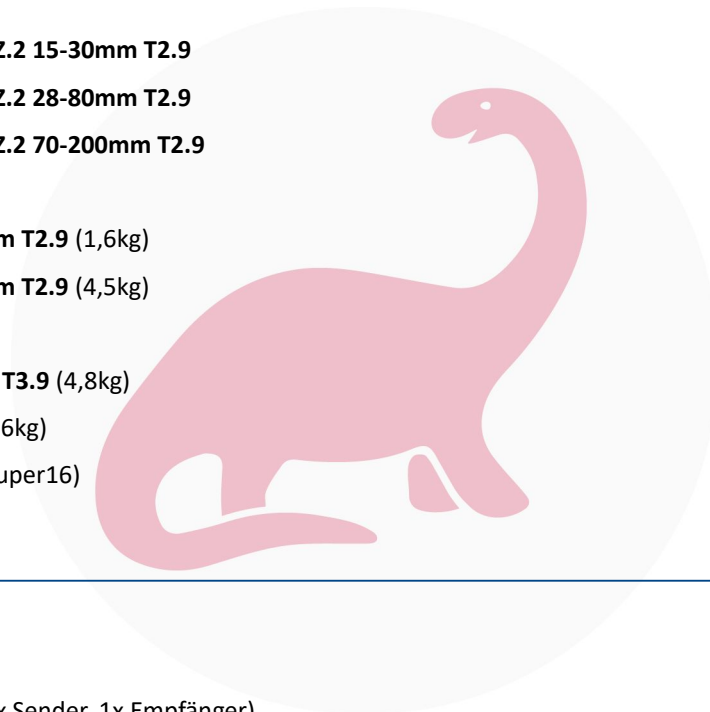

RED Pro Prime 18mm T1.8	30,00 €
RED Pro Prime 300mm T2.9	60,00 €
Doppler/Extender PL - IB/E PLx2 (2fach)	60,00 €
Zooms	
Fujinon Cabrio 19-90mm T2.9	250,00 €
Angenieux Optimo Style 16-40mm T2.8	160,00 €
Angenieux Optimo Style 30-76mm T2.8	160,00 €
Angenieux 17-102mm HR T2.9 (7x17HR)	150,00 €
Zeiss Compact Zoom CZ.2 15-30mm T2.9	180,00 €
Zeiss Compact Zoom CZ.2 28-80mm T2.9	150,00 €
Zeiss Compact Zoom CZ.2 70-200mm T2.9	150,00 €
RED Pro Zoom 17-50mm T2.9 (1,6kg)	70,00 €
RED Pro Zoom 18-85mm T2.9 (4,5kg)	90,00 €
Cooke 25-250mm MkII T3.9 (4,8kg)	100,00 €
Lomo 20-120mm T3.4 (6kg)	70,00 €
Canon 7-63mm T2.6 (Super16)	50,00 €

KAMERAZUBEHÖR

Bildfunkstrecken (HD)

IDX CW3 HD-SDI 1:1 (1x Sender, 1x Empfänger)	50,00 €
Teradek Bolt 500 Set HD-SDI 1:2 (1x Sender, 2x Empfänger)	120,00 €
Teradek Bolt 300 Set HD-SDI 1:2 (1x Sender, 2x Empfänger)	90,00 €
Paralinx Triton HDMI 1:1 (1x Sender, 1x Empfänger)	40,00 €
Paralinx Triton HDMI 1:2 (1x Sender, 2x Empfänger)	60,00 €

Bildfunkstrecken (SD)

Sender Modulus 3000, Empfänger optional	15,00 €
Empfänger Sony DV Watchman mit Tuner	12,00 €
Empfänger Monitor X4 mit Tuner	5,00 €